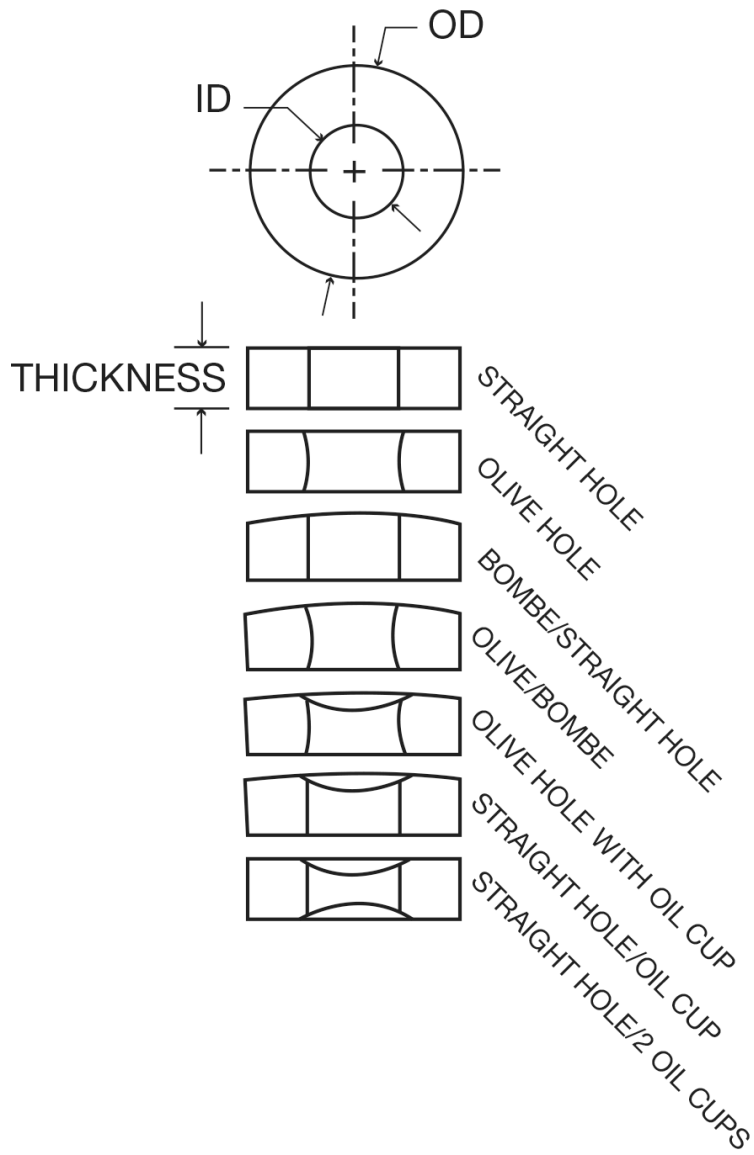

NOT SEEING EXACTLY WHAT YOU NEED?

We specialize in creating a wide range of custom optical components and custom mechanical components including a variety of shapes - from internal holes and tapers to outer flanges, angles and surface finishes. Contact us (800-922-0118) and we will consult with you to create a custom component that meets all of your specifications.